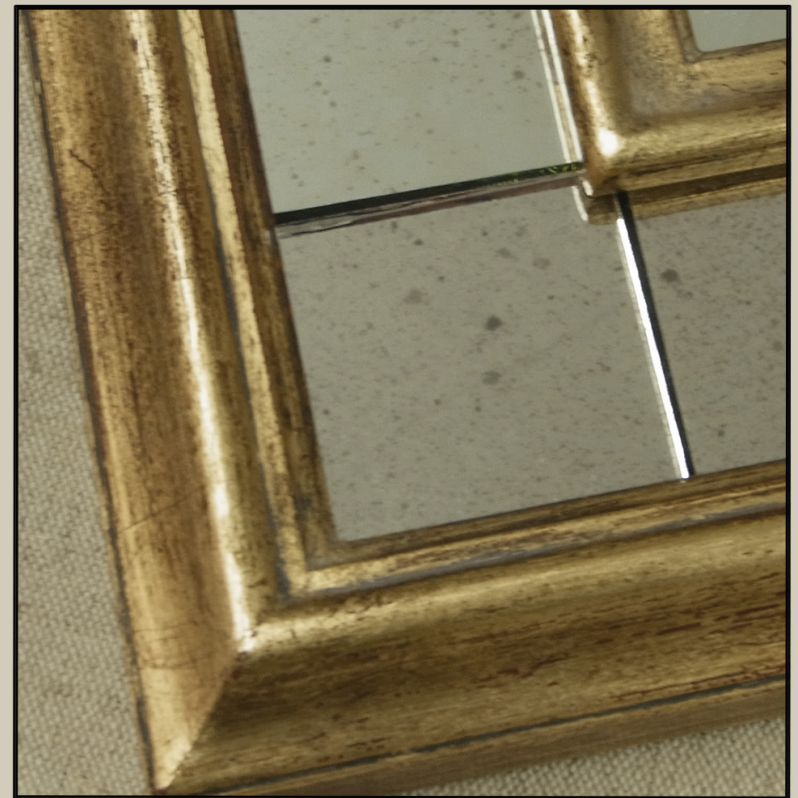

THE NUTLEY

ILLUSTRATED FRAME finished in antique gold with low iron bevelled mirror

THE NUTLEY SPECIFICATIONS:

Frame Size: Made to order in any size

Frame Reference: PW20/80 Mirror

Frame Profile: Width 80mm x depth 28mm

Frame Finish: Customised to requirements

Mirror Glass: Choice of low iron plain or bevelled, any antique, plain or bevelled

Guide Prices:

760 x 1020mm - £740

1220 x 915mm - £925

Prices include VAT and delivery in Mainland UK