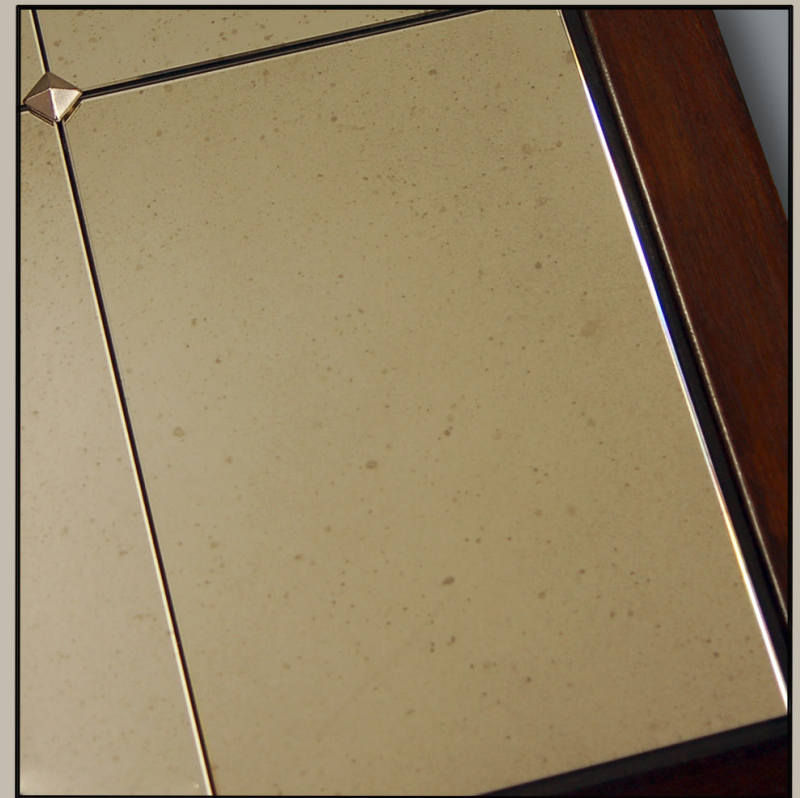

THE MOUNTFIELD

ILLUSTRATED FRAME finished in stained timber with polished edge Venetian antique mirror

THE MOUNTFIELD SPECIFICATIONS:

Frame Size: Made to order in any size

Frame Reference: PW356

Frame Profile: Width 45mm x depth 45mm (larger sizes available)

Frame Finish: Customised to requirements

Mirror Glass: Choice of low iron, plain or antique with polished edges

Guide Prices:

760 x 1020mm - £1,220

1220 x 915mm - £1,460

Prices include VAT and delivery in Mainland UK