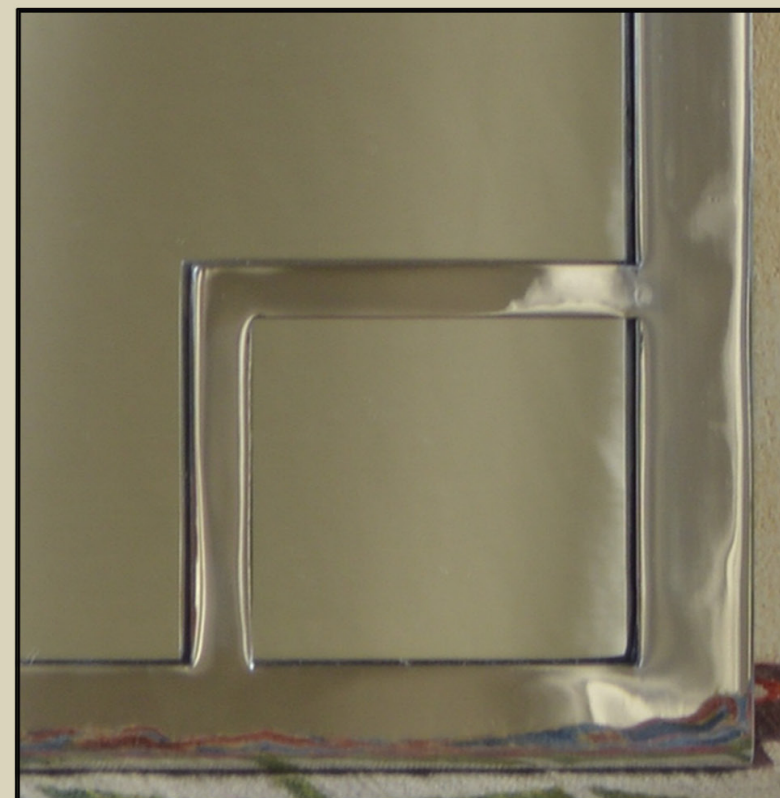

THE LAUGHTON

patrick ireland 
hand finished mirrors

ILLUSTRATED FRAME finished in polished stainless steel

THE LAUGHTON SPECIFICATIONS:

Frame Size: Made to order in any size

Frame Reference: 2525 Stainless Steel

Frame Profile: Width 25mm x depth 25mm

Frame Finish: Frame can be made in steel or brass, as well as timber finished to order

Mirror Glass: Plain low iron mirror or any antique

Guide Prices:

600 x 750mm - £1,425