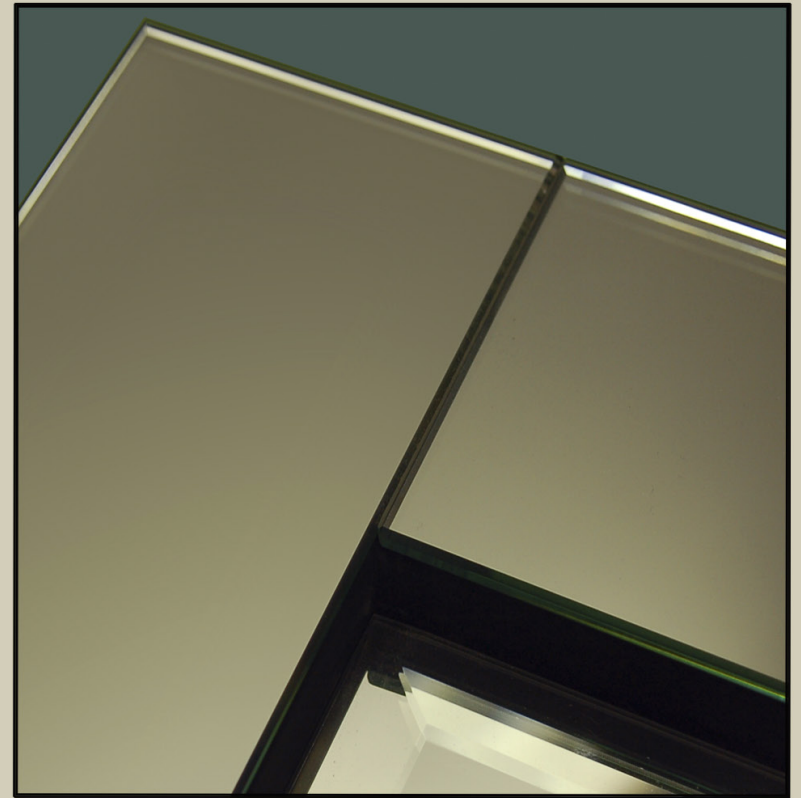

THE GROOMBRIDGE

patrick ireland 
hand finished mirrors

ILLUSTRATED FRAME is low iron mirror with polished edges and silver outer edge

THE GROOMBRIDGE SPECIFICATIONS:

Frame Size: Made to order in any size

Frame Reference: PW100M PW100M

Frame Profile: Width 100 x depth 35mm

Frame Finish: Polished edge, low iron mirror panels

Mirror Glass: Low iron bevelled mirror

Guide Prices:

760 x 1020mm - £760

1220 x 915mm - £950

Prices include VAT and delivery in Mainland UK