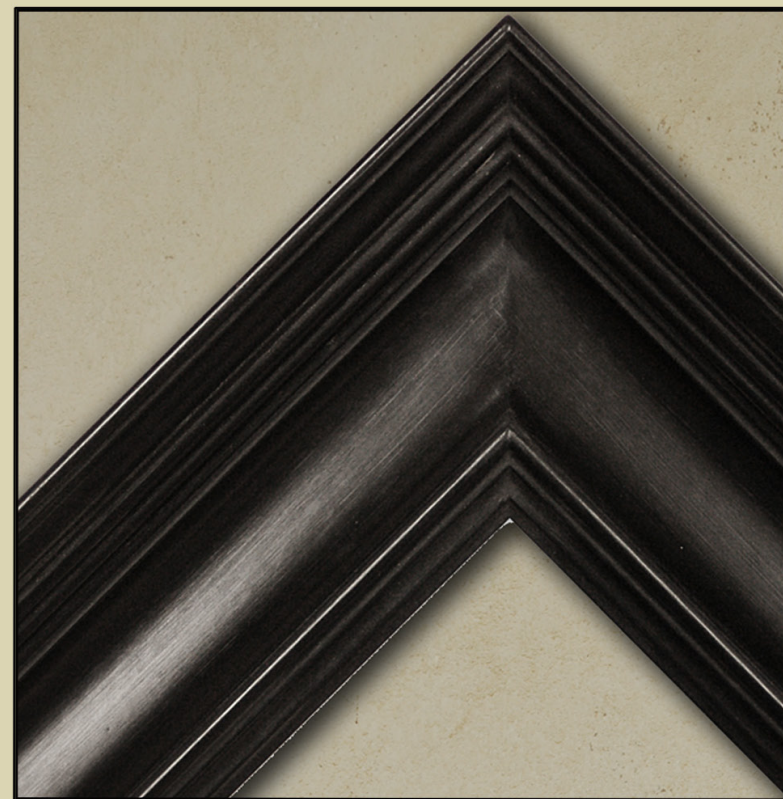

THE FIRLE

patrick ireland 
hand finished mirrors

ILLUSTRATED FRAME finished in ebonised gesso with low iron bevelled mirror

THE FIRLE SPECIFICATIONS:

Frame Size: Made to order in any size

Frame Reference: PW7010A/19B

Frame Profile: Width 120mm x depth 75mm

Frame Finish: Customised to requirements and compatible with most finishes

Mirror Glass: Choice of low iron plain or bevelled, any antique, plain or bevelled

Guide Prices: