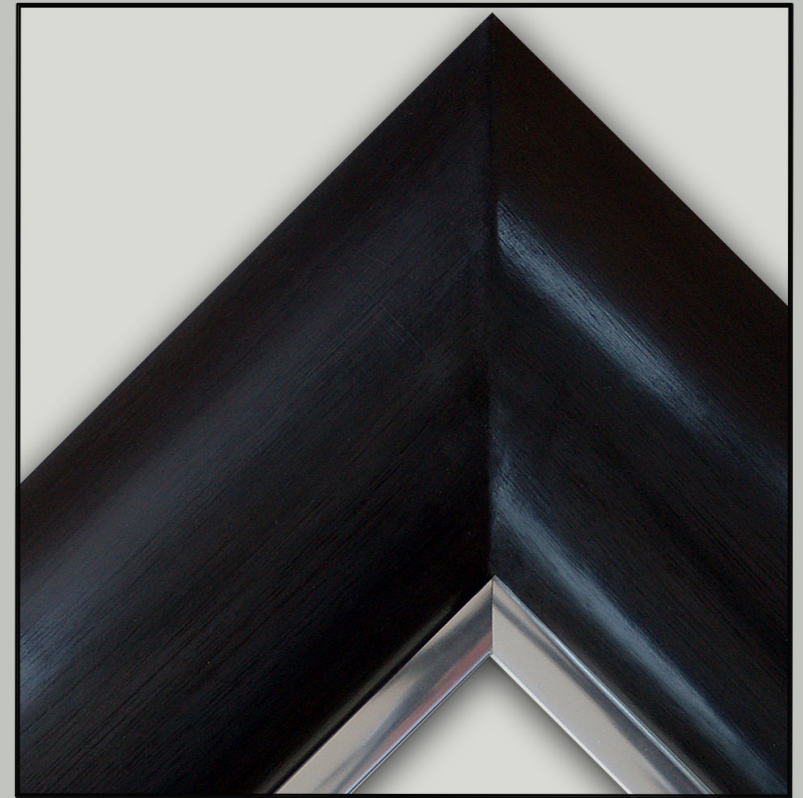

THE DITCHLING

patrick ireland 
hand finished mirrors

ILLUSTRATED FRAME finished in polished black and nickel liner with low iron bevelled mirror

THE DITCHLING SPECIFICATIONS:

Frame Size: Made to order in any size

Frame Reference: PW100/62

Frame Profile: Width 130mm x depth 45mm

Frame Finish: Customised to requirements

Mirror Glass: Choice of low iron plain or bevelled, any antique, plain or bevelled

Guide Prices:

760 x 1020mm - £870