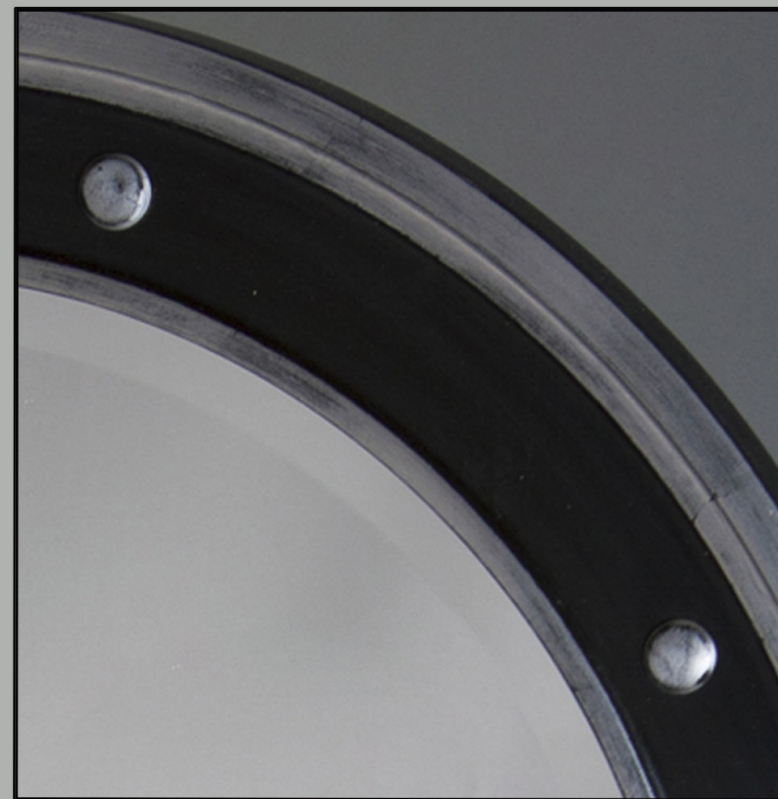

# THE CHARLESTON

*ILLUSTRATED FRAME finished in black and distressed silver with low iron bevelled mirror*

## **THE CHARLESTON SPECIFICATIONS:**

**Frame Size:** Any size up to 2000mm diameter

**Frame Reference:** Charleston

**Frame Profile:** Width 70mm x depth 35mm

**Frame Finish:** Customised to requirements

**Mirror Glass:** Choice of low iron plain or bevelled, any antique, plain or bevelled