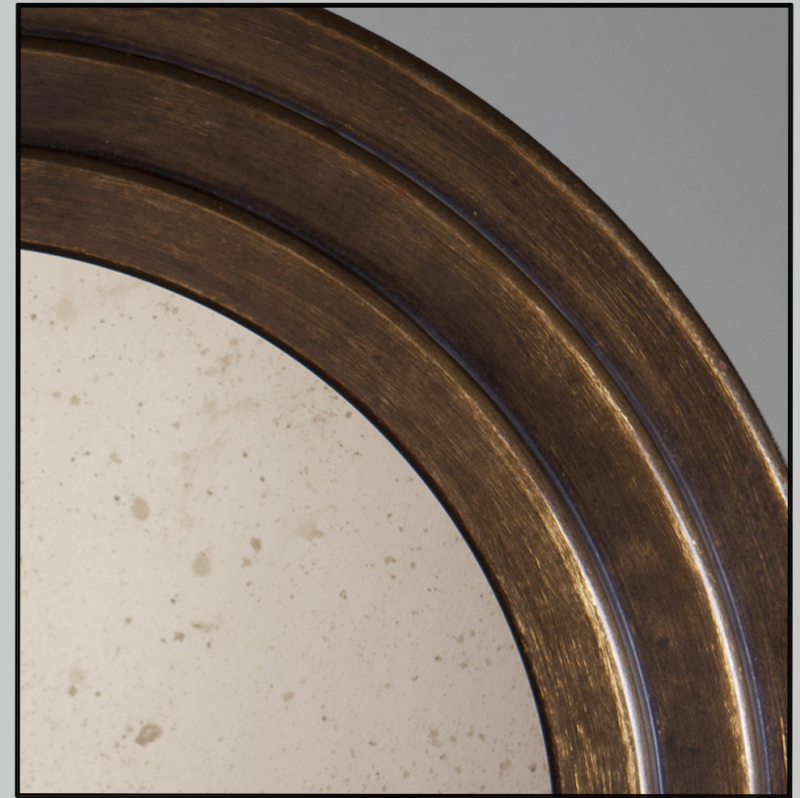

# THE CHAILEY ROUND

patrick ireland   
hand finished mirrors

*MAIN ILLUSTRATED FRAME finished in bronze with low iron plain mirror*

## **THE CHAILEY ROUND SPECIFICATIONS:**

**Frame Size:** Available in any size up to 2000mm diameter. Frame also available in square and rectangle

**Frame Reference:** Chailey

**Frame Profile:** Can be scaled to proportion

**Frame Finish:** Customised to requirements

**Mirror Glass:** Choice of low iron plain, bevelled or convex, and antique, plain, convex or bevelled