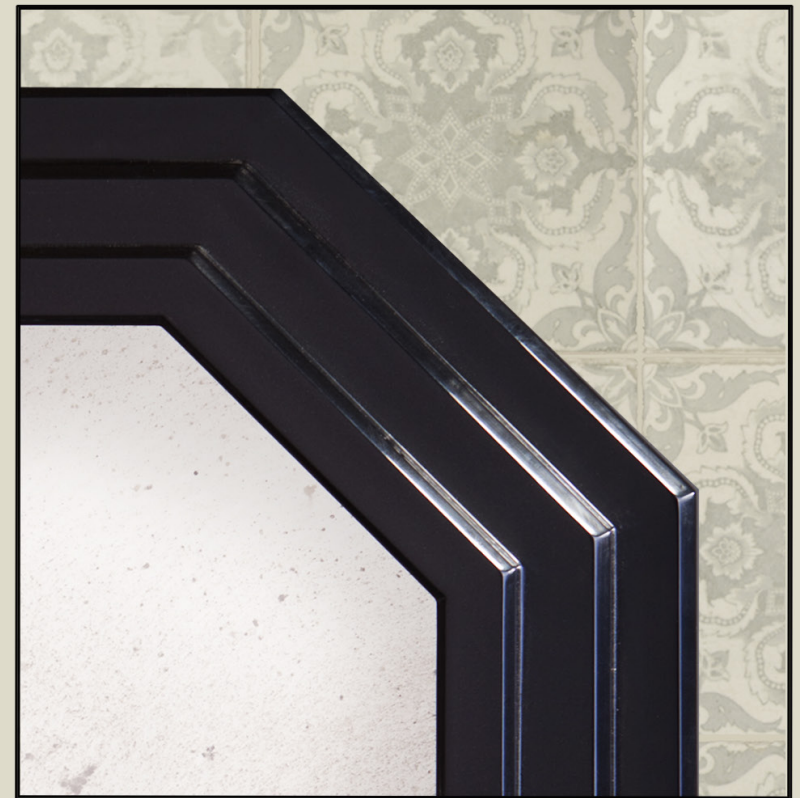

THE CHAILEY OCTAGONAL

MAIN ILLUSTRATED FRAME finished in antique silver with plain bevelled mirror

THE CHAILEY OCTAGONAL SPECIFICATIONS:

Frame Size: Available in any size up to 2000mm diameter. Frame also available in square and rectangle

Frame Reference: Chailey

Frame Profile: Can be scaled to proportion

Frame Finish: Customised to requirements

Mirror Glass: Choice of low iron plain or bevelled, any antique, plain or bevelled

Guide Prices: