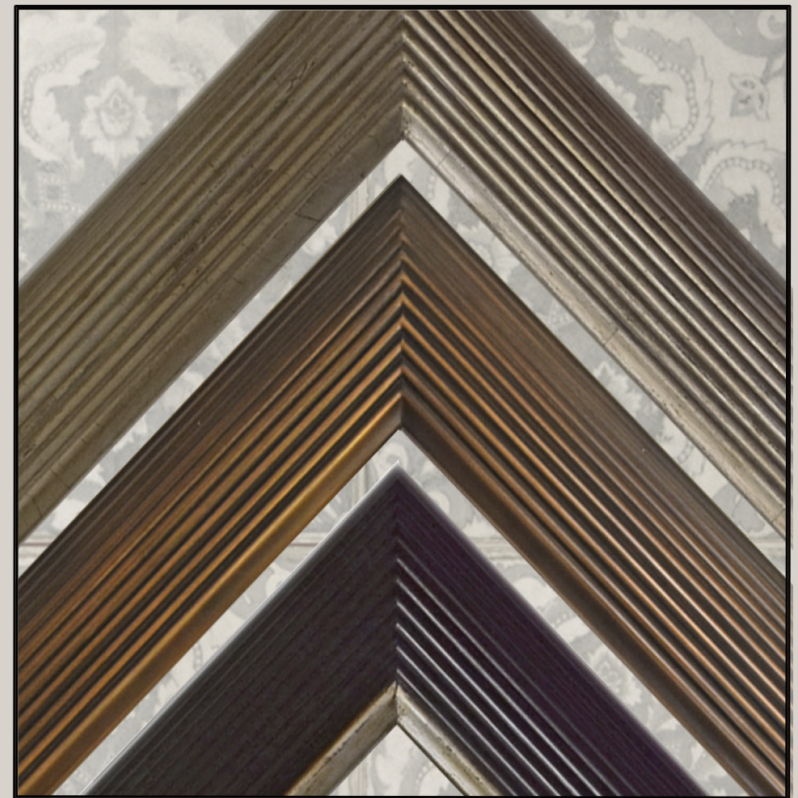

THE BUXTED

patrick ireland 
hand finished mirrors

MAIN ILLUSTRATED FRAME finished in polished black with antique silver sight edge and plain bevelled mirror

THE BUXTED SPECIFICATIONS:

Frame Size: Made to order in any size

Frame Reference: PW210

Frame Profile: Width 120mm x depth 50mm

Frame Finish: Customised to requirements

Mirror Glass: Choice of low iron plain or bevelled, any antique, plain or bevelled

Guide Prices:

760 x 1020mm - £685