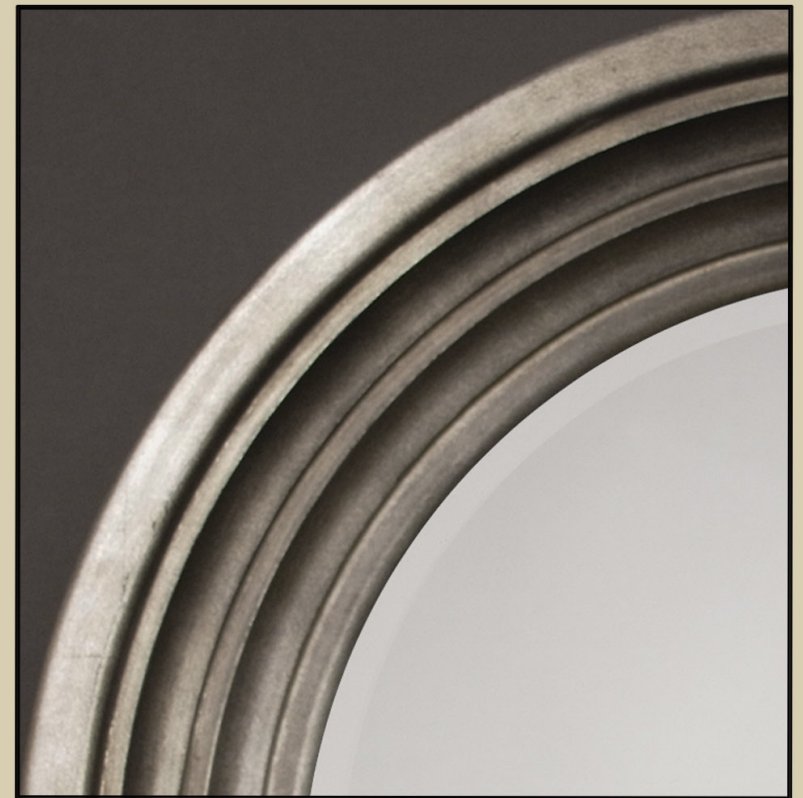

THE BERWICK

patrick ireland 
hand finished mirrors

MAIN ILLUSTRATED FRAME in brass finish with convex mirror

THE BERWICK SPECIFICATIONS:

Frame Size: Any size up to 2000mm diameter

Frame Reference: Berwick

Frame Profile: Width 75mm x depth 55mm

Frame Finish: Customised to requirements

Mirror Glass: Choice of low iron plain, bevelled, or convex, and antique, plain bevelled or convex

Guide Prices:

700mm diameter - £1,050

1000mm diameter - £1,450

Prices include VAT and delivery in Mainland UK