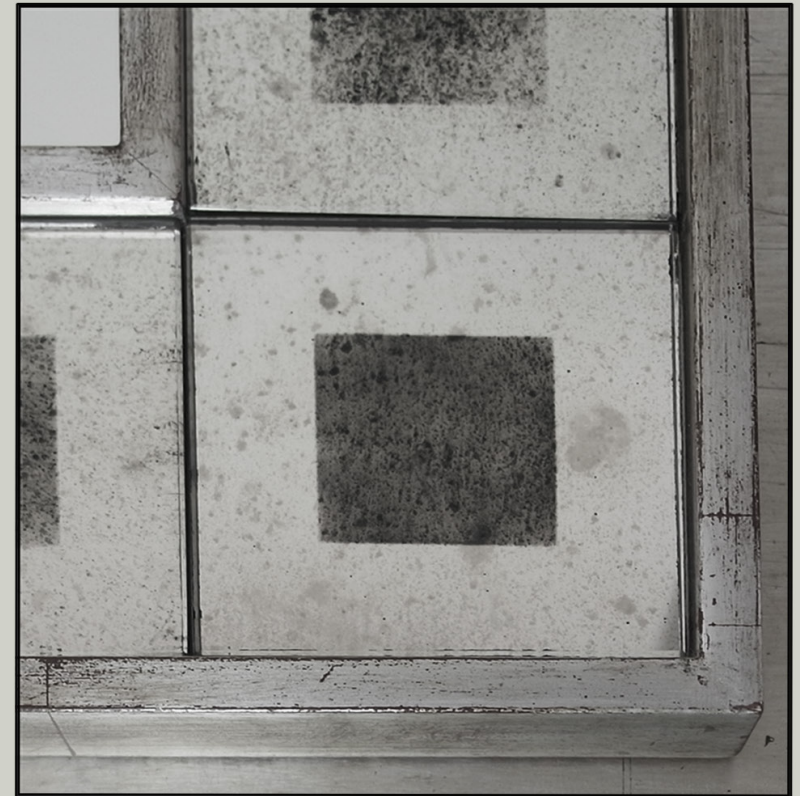

THE ARUNDEL ANTIQUE

patrick ireland 
hand finished mirrors

ILLUSTRATED FRAME finished with antique eglomise mirror panels and black frame detail with low iron bevelled mirror

THE ARUNDEL ANTIQUE SPECIFICATIONS:

Frame Size: Made to order in any size

Frame Reference: PW10C/100 Antique

Frame Profile: Width 100mm x depth 35mm

Frame Finish: Customised to requirements

Mirror Glass: Choice of low iron plain or bevelled, or any antique, plain or bevelled