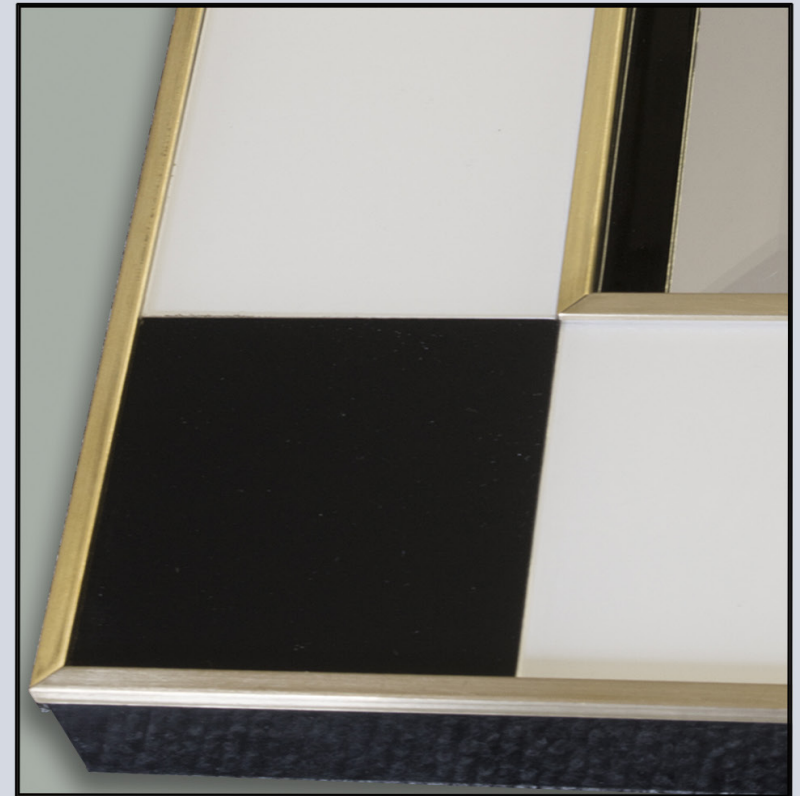

THE ARLINGTON

patrick ireland 
hand finished mirrors

ILLUSTRATED FRAME finished in black and white panels with brass banding and lacquered black edge and inner slip with low iron bevelled mirror

THE ARLINGTON SPECIFICATIONS:

Frame Size: Made to order in any size

Frame Reference: PW8030/23

Frame Profile: Width 90mm x depth 30mm

Frame Finish: Glass panels can be coloured to order with complementary lacquer detail

Mirror Glass: Choice of low iron plain or bevelled, any antique, plain or bevelled