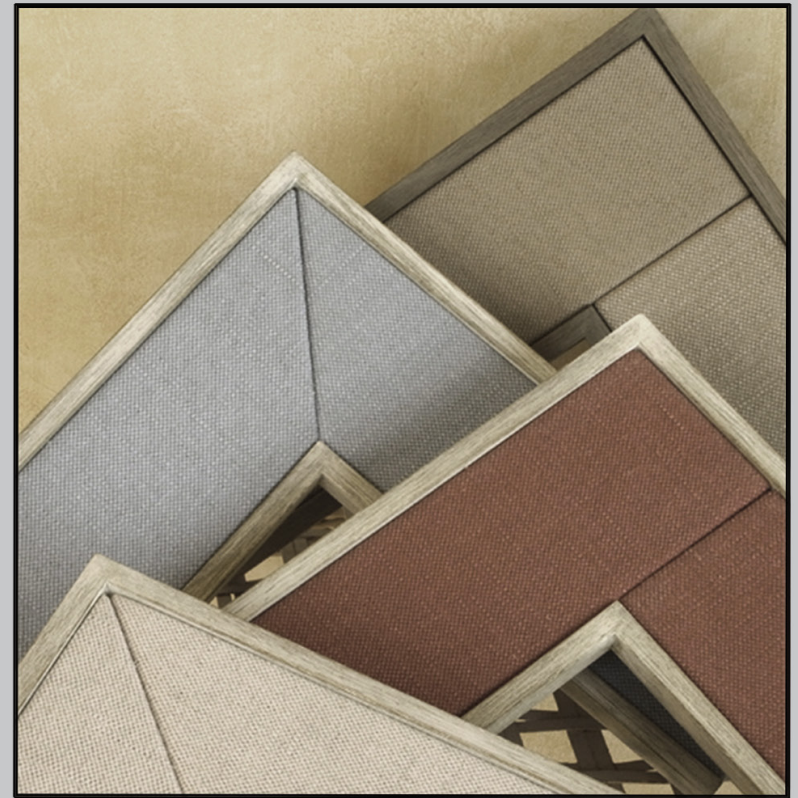

THE ALFRISTON

patrick ireland 
hand finished mirrors

MAIN ILLUSTRATED FRAME finished using Romo Cadet linen and pointed frame finish with low iron bevelled mirror

THE ALFRISTON LINEN SPECIFICATIONS:

Frame Size: Made to order in any size

Frame Reference: PW10C/100 (linen)

Frame Profile: Width 100mm x depth 35mm

Frame Finish: Linen colours from the Romo Geneva range. Inner and outer frames are coloured to complement the linen

Mirror Glass: Choice of low iron plain or bevelled, any antique, plain or bevelled